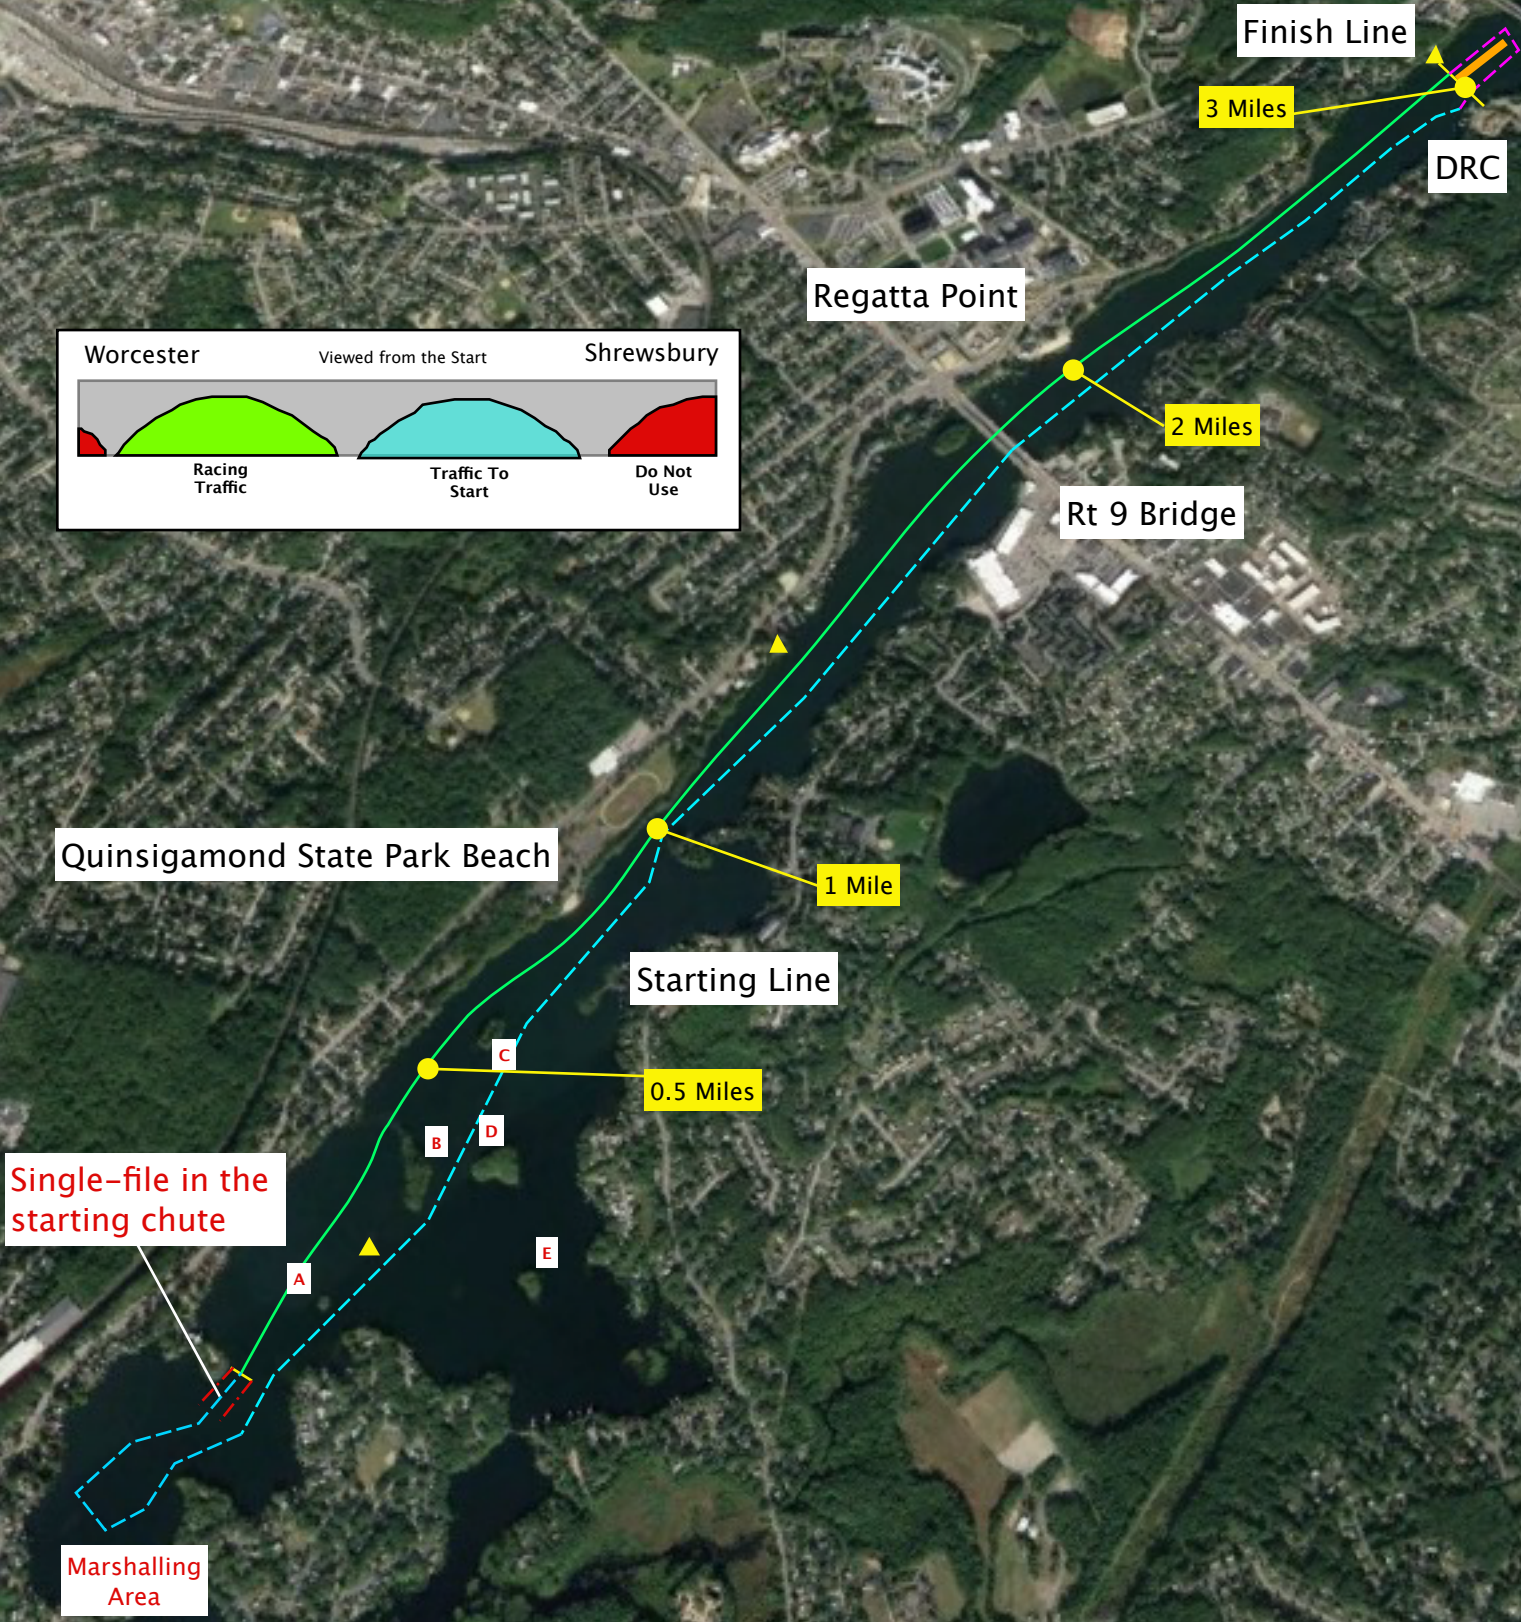

Wormtown Chase Regatta

- A - Lone Pine Island
- B - Coast Guard Island
- C - Sugarloaf Island
- D - Blake Island
- E - Horseshoe Island

- ▲ Shallow Areas
- Course
- Travel to Start
- Travel from Finish
- Do Not Cross

Note: All Distances are approximate